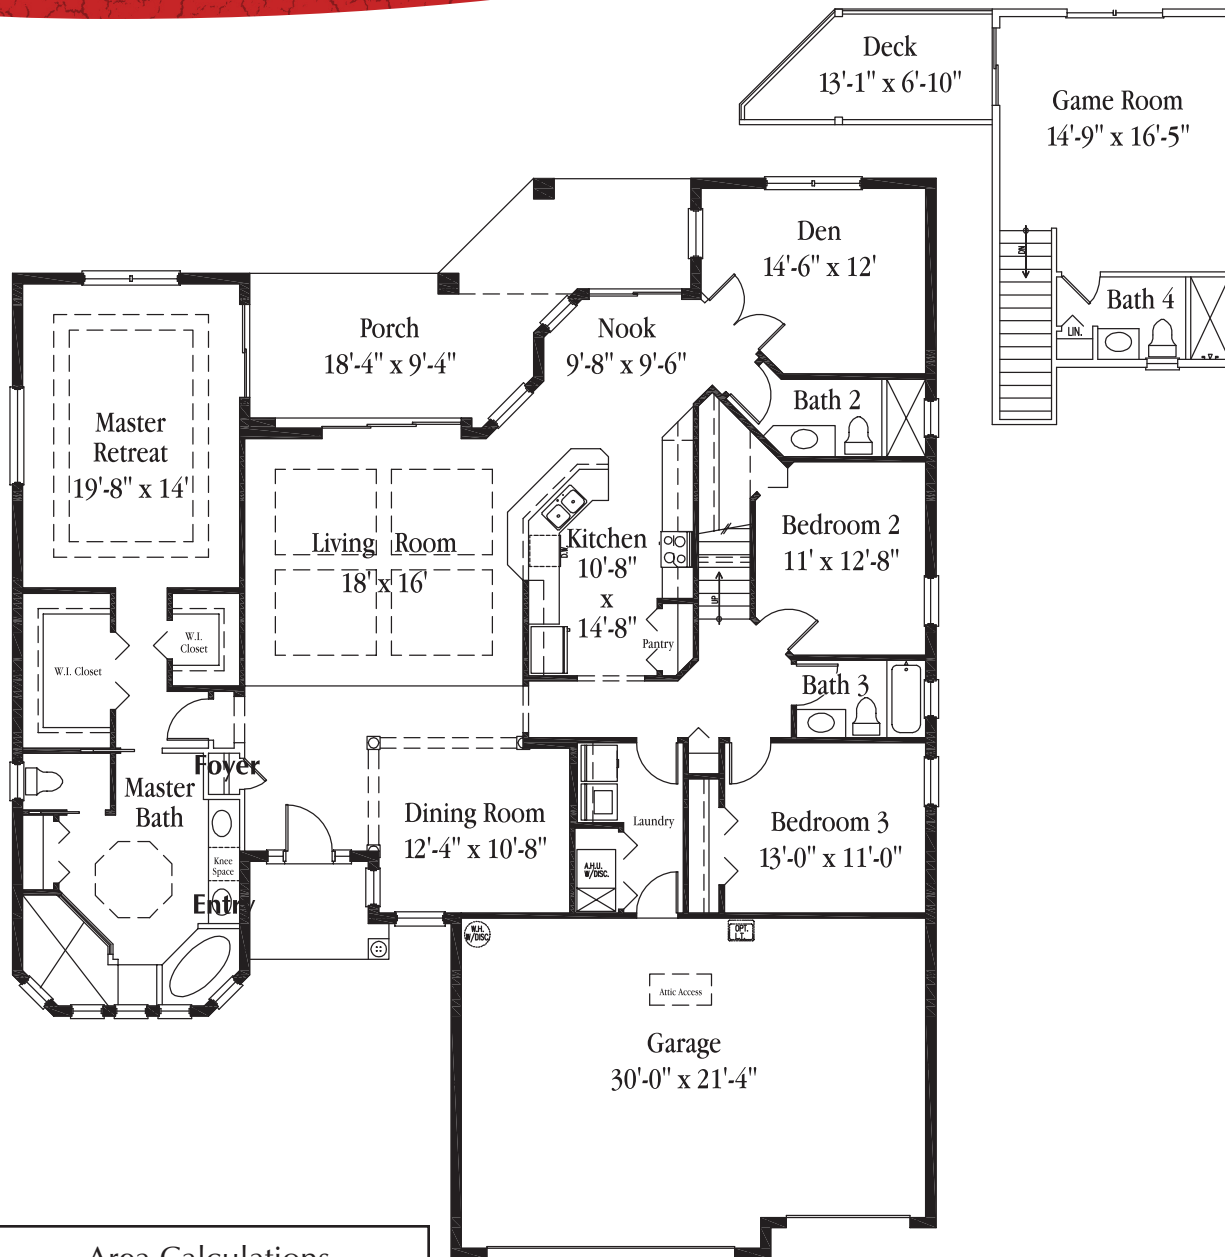

St Thomas II

Elevation B

Elevation E

www.BuildingALifeStyle.com

St Thomas II

3 Bedroom / 4 Bath

Area Calculations	
1st Floor Living Area	2456
2nd Floor Living Area	300
Total Living Area	2786
Garage	668
Covered Entry	52
Porches	274
Total Area	3780