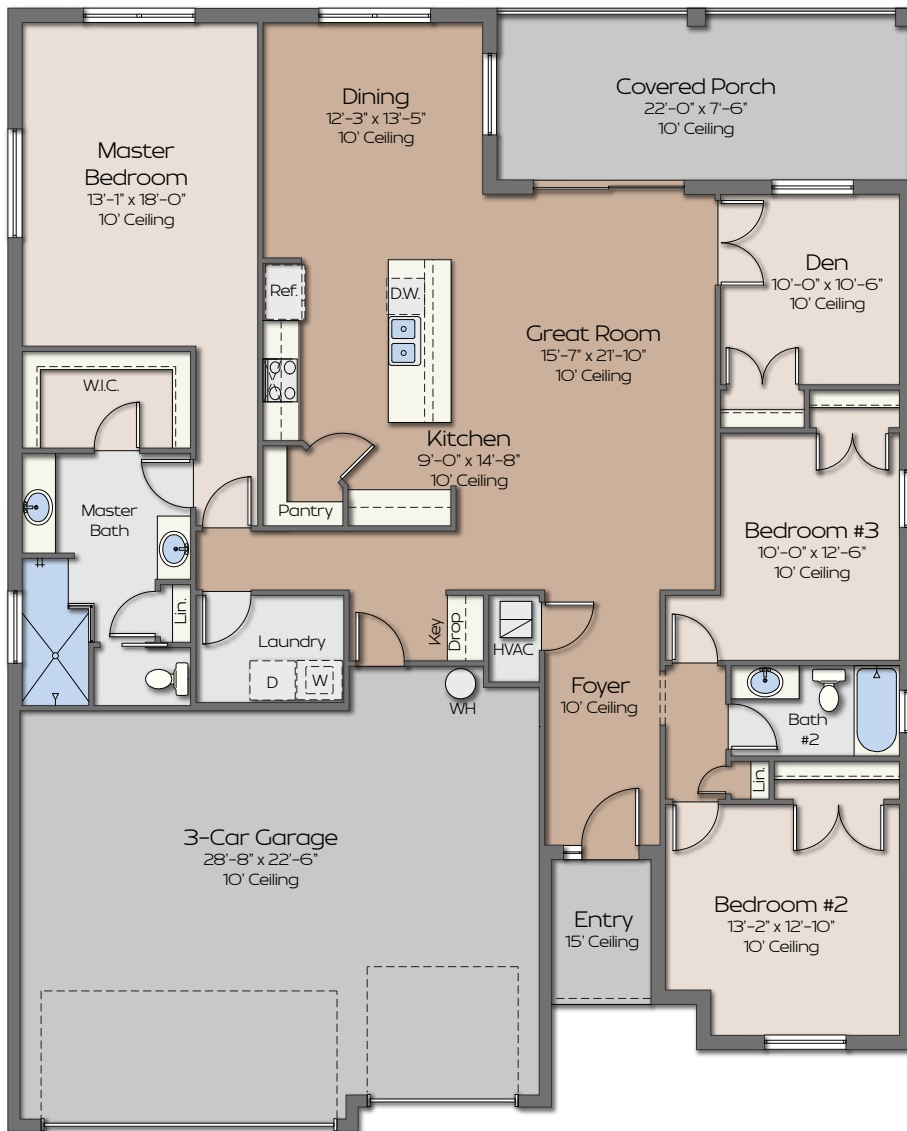

BORA BORA

LIFE **S**TYLE
— SINCE 1984 —
H O M E S

2,974 SQ. FT.

3 BEDROOM + DEN, 2 BATH, 3-CAR GARAGE

Floor plans and elevations are artist's concepts and may vary in precise detail from the plans and specifications. LifeStyle Homes reserves the right to change prices, plans, features, dimensions and specifications without notice. Elevations and floor plans are subject to Homeowner Association (HOA) restrictions. Subject to errors, omissions, deletions and availability. CBC1263082

BORA BORA

50' width x 62' depth

LIFE STYLE
SINCE 1984
HOMES

SQUARE FOOTAGE

LIVING.....	2,015
GARAGE	697
COVERED PORCH	218
ENTRY	44
TOTAL SQ. FT.....	2,974

2,974 SQ. FT.

3 BEDROOM + DEN, 2 BATH, 3-CAR GARAGE

Floor plans and elevations are artist's concepts and may vary in precise detail from the plans and specifications. LifeStyle Homes reserves the right to change prices, plans, features, dimensions and specifications without notice. Elevations and floor plans are subject to Homeowner Association (HOA) restrictions. Subject to errors, omissions, deletions and availability. CBC1263082