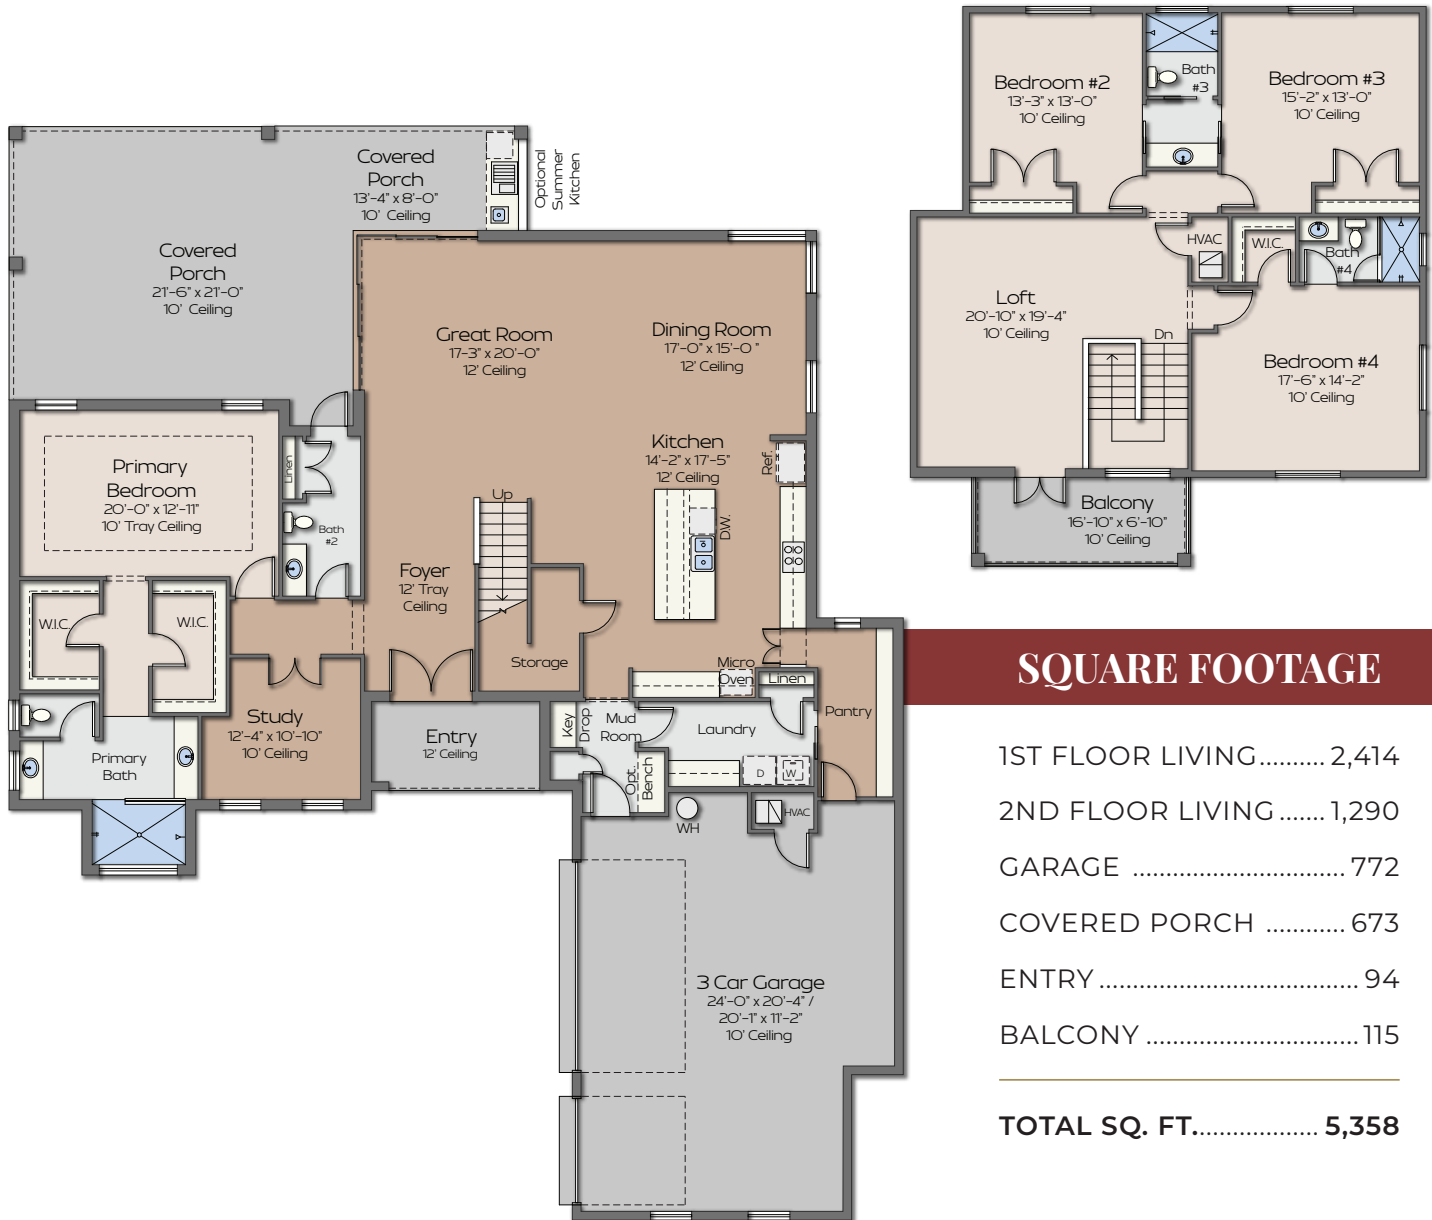

KEY LARGO

SIGNATURE LEVEL

LIFE **S**TYLE
— SINCE 1984 —
H O M E S

5,358 SQ. FT.

4 BEDROOM + STUDY & BONUS, 4 BATH, 3-CAR GARAGE

Floor plans and elevations are artist's concepts and may vary in precise detail from the plans and specifications. LifeStyle Homes reserves the right to change prices, plans, features, dimensions and specifications without notice. Elevations and floor plans are subject to Homeowner Association (HOA) restrictions. Subject to errors, omissions, deletions and availability. CBC1263082

EQUAL HOUSING
OPPORTUNITY

KEY LARGO

SIGNATURE LEVEL

67' width x 84' depth

LIFE **S**TYLE
 SINCE 1984
 HOMES

SQUARE FOOTAGE

1ST FLOOR LIVING.....	2,414
2ND FLOOR LIVING	1,290
GARAGE	772
COVERED PORCH	673
ENTRY	94
BALCONY	115
<hr/>	
TOTAL SQ. FT.....	5,358

5,358 SQ. FT. 4 BEDROOM + STUDY & BONUS, 4 BATH, 3-CAR GARAGE

Floor plans and elevations are artist's concepts and may vary in precise detail from the plans and specifications. LifeStyle Homes reserves the right to change prices, plans, features, dimensions and specifications without notice. Elevations and floor plans are subject to Homeowner Association (HOA) restrictions. Subject to errors, omissions, deletions and availability. CBC1263082