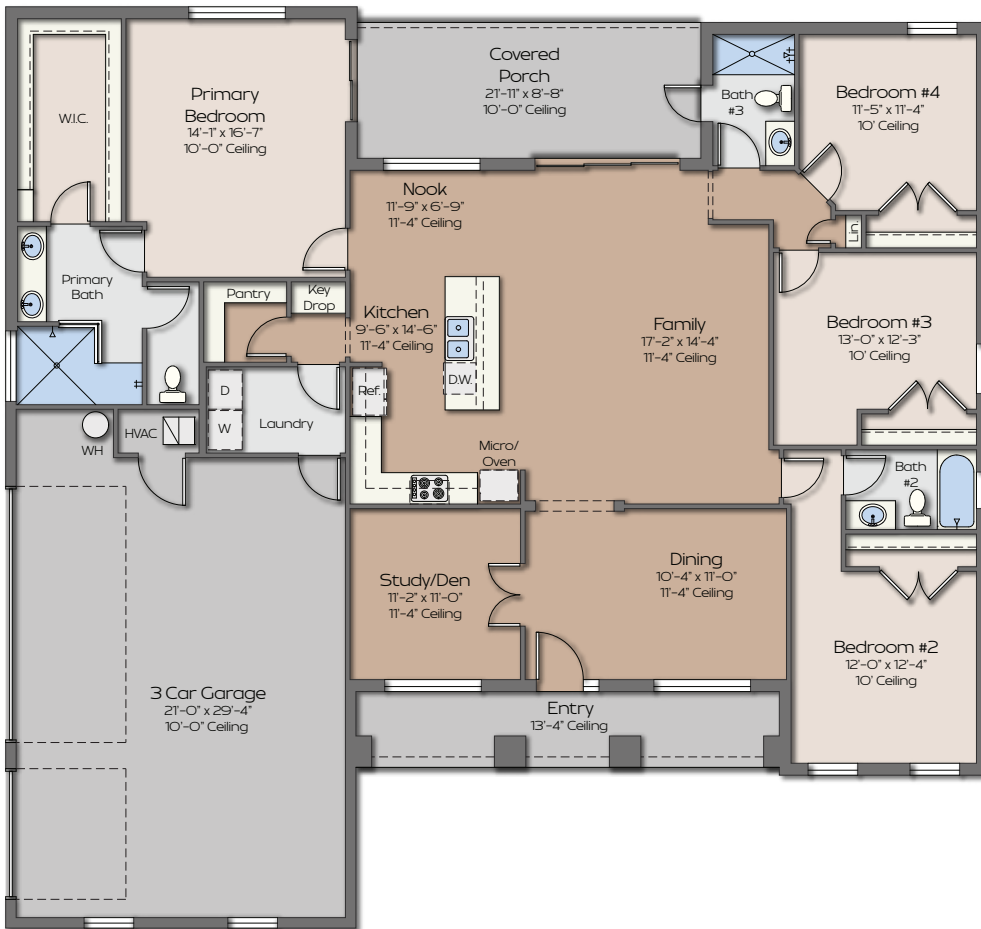

CAPRI

AT ENCLAVE AT LAKE WASHINGTON

LIFE **S**TYLE
— SINCE 1984 —
H O M E S

3,233 SQ. FT.

4 BEDROOM + STUDY/DEN, 3 BATH, 3-CAR GARAGE

Floor plans and elevations are artist's concepts and may vary in precise detail from the plans and specifications. LifeStyle Homes reserves the right to change prices, plans, features, dimensions and specifications without notice. Elevations and floor plans are subject to Homeowner Association (HOA) restrictions. Subject to errors, omissions, deletions and availability. CBC1263082

CAPRI

AT ENCLAVE AT LAKE WASHINGTON

62'8" width x 59' depth

LIFE STYLE
SINCE 1984
HOMES

SQUARE FOOTAGE

LIVING.....	2,216
GARAGE	698
COVERED PORCH	189
ENTRY	130
TOTAL SQ. FT.....	3,233

3,233 SQ. FT.

4 BEDROOM + STUDY/DEN, 3 BATH, 3-CAR GARAGE

Floor plans and elevations are artist's concepts and may vary in precise detail from the plans and specifications. LifeStyle Homes reserves the right to change prices, plans, features, dimensions and specifications without notice. Elevations and floor plans are subject to Homeowner Association (HOA) restrictions. Subject to errors, omissions, deletions and availability. CBC1263082